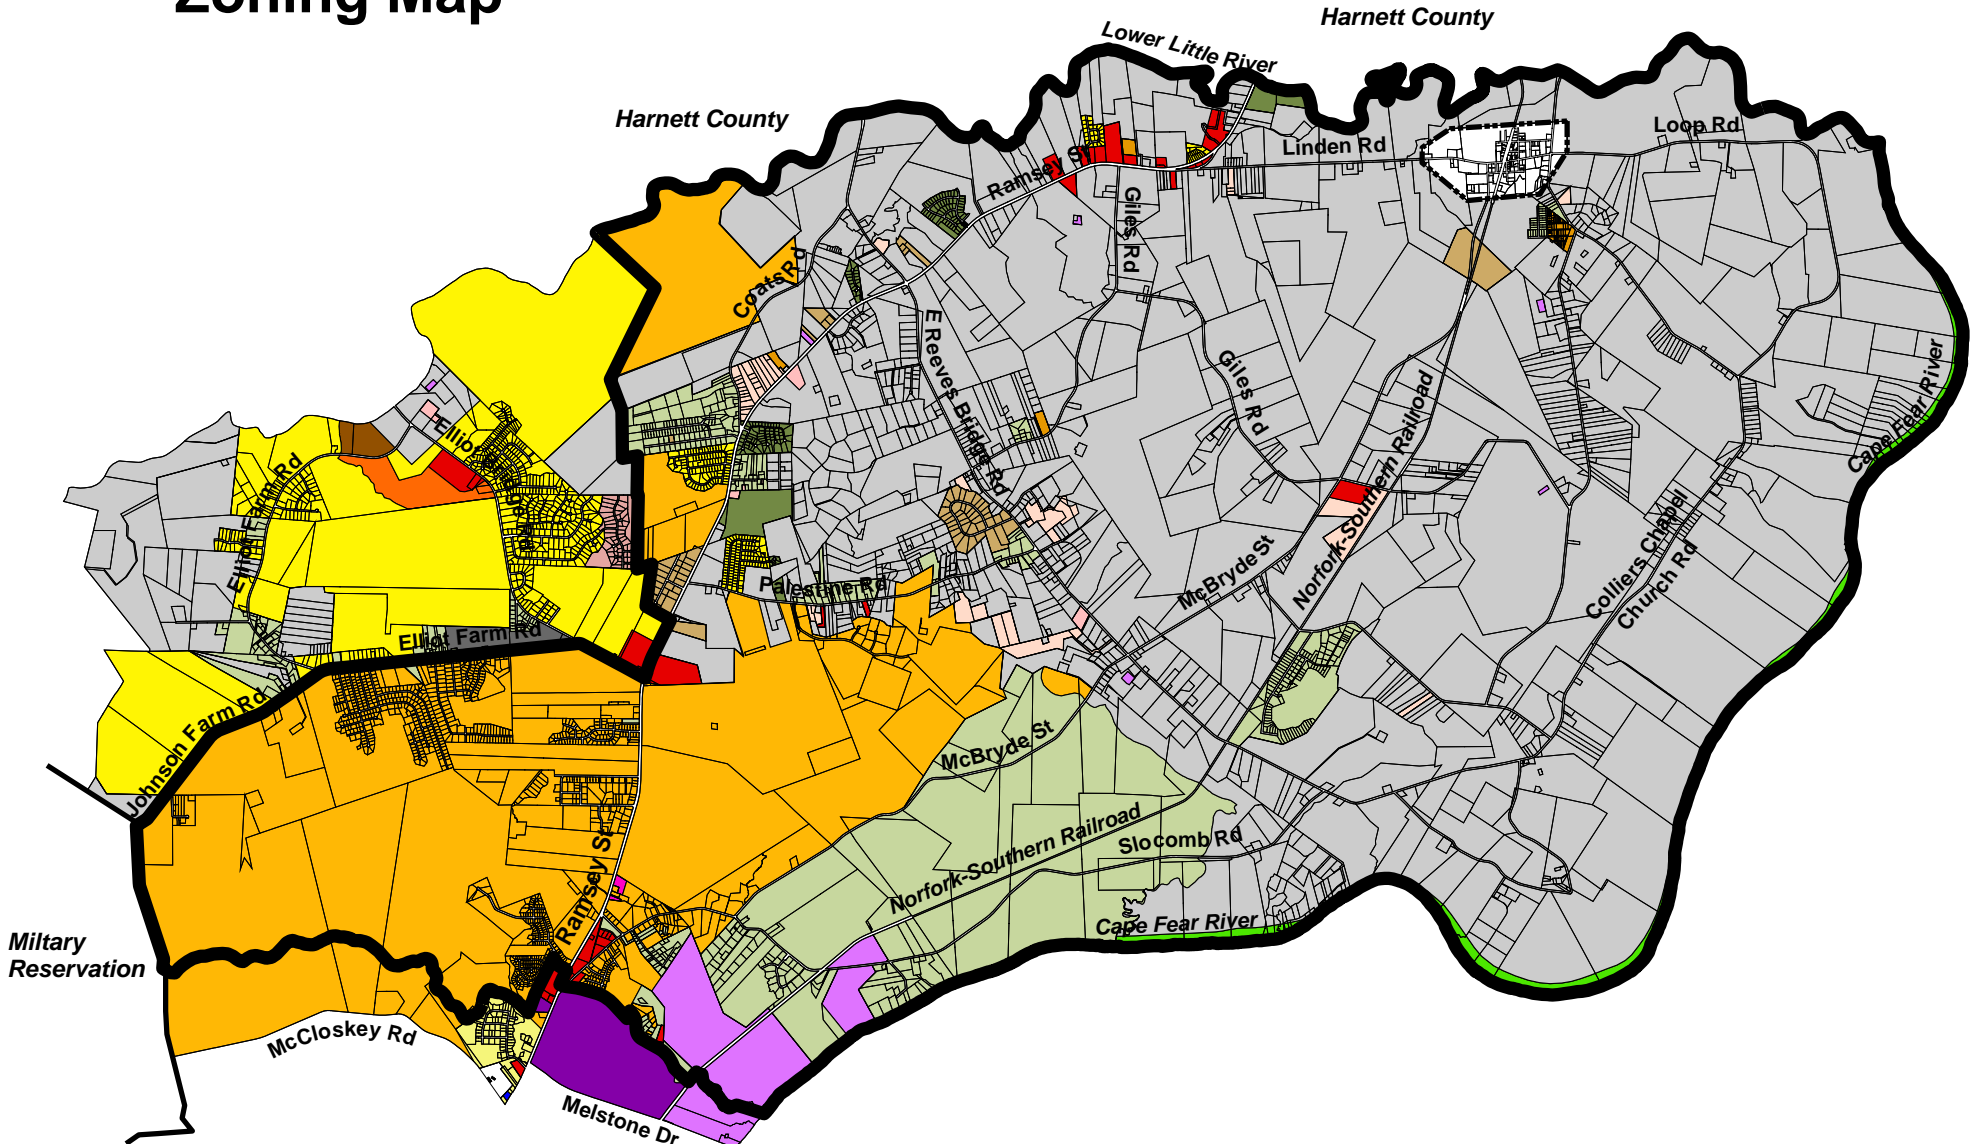

# North Central Cumberland Zoning Map

## Legend

-----	Linden Town Limits	A1	R40	RR	R10	R5A	C(P)	M(P)
—	Study Boundary	A1A	R30	R15	R6A	O&I(P)	C1(P)	M2
		R40A	R20	PND	R6	CD	C3	UNZONED